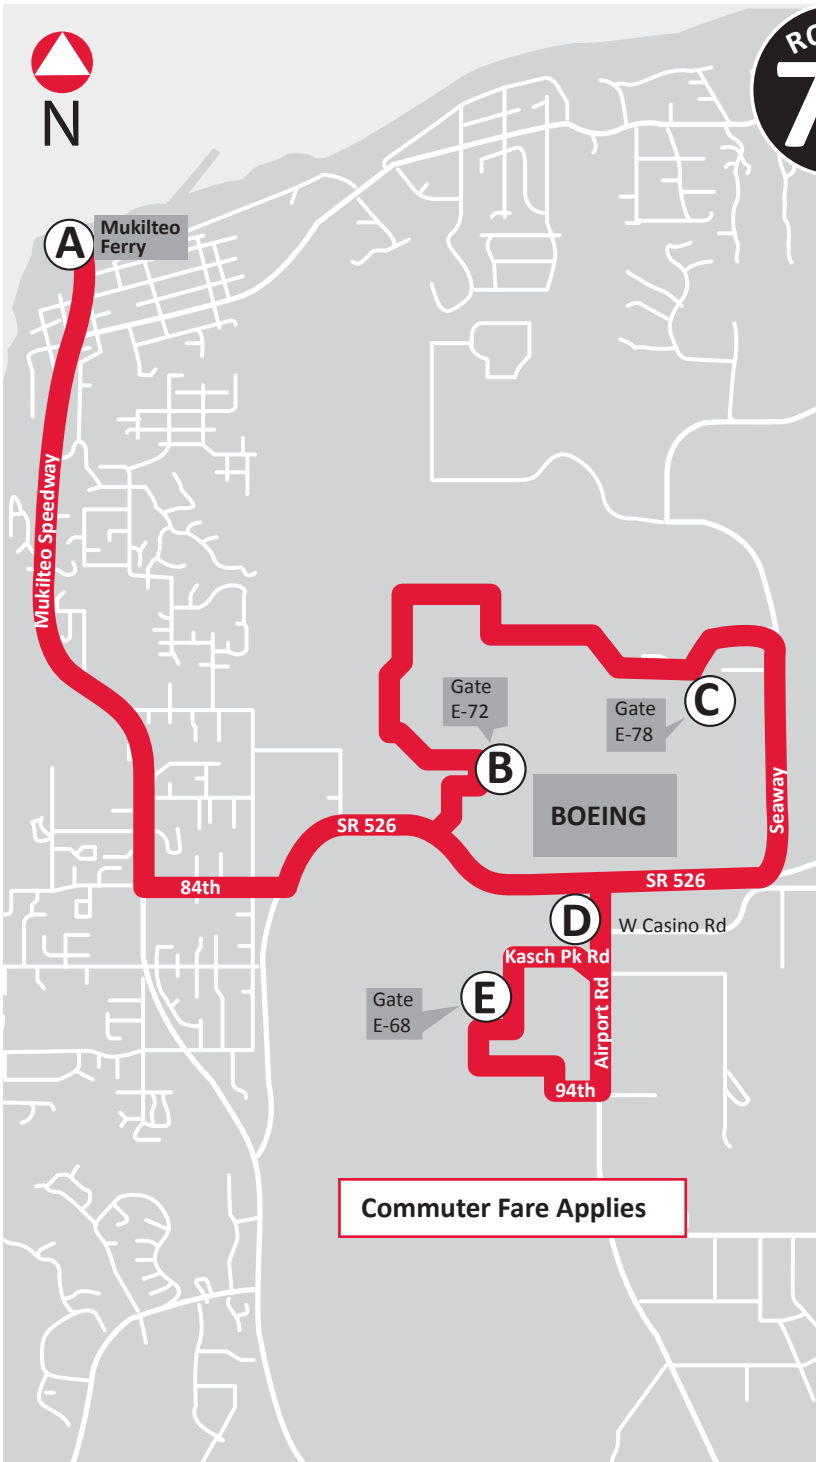

ROUTE
70

Commuter East II West

Commuter Fare Applies

ROUTE
70

Commuter EAST to Boeing

WEEKDAY

Mukilteo Ferry	Boeing Gate 72	Boeing Gate 78	Casino Airport Rd	Boeing Gate 68
A	B	C	D	E
4:55	5:03	5:10	---	---
5:28	5:36	5:43	5:48	5:51
6:15	6:23	6:30	6:35	6:38
7:15	7:23	7:30	7:35	7:38

ROUTE
70

Commuter WEST to Mukilteo

WEEKDAY

Casino Airport Rd	Boeing Gate 68	Boeing Gate 72	Boeing Gate 78	Mukilteo Ferry
D	E	B	C	A
2:26	2:29	2:32	2:39	2:51
3:12	3:15	3:18	3:25	3:37
3:58	4:01	4:04	4:11	4:23
5:00	5:03	5:06	5:13	5:25

Bold type denotes PM trips

No weekend service

Gate 77 is no longer served (see Boeing map on p. 85)