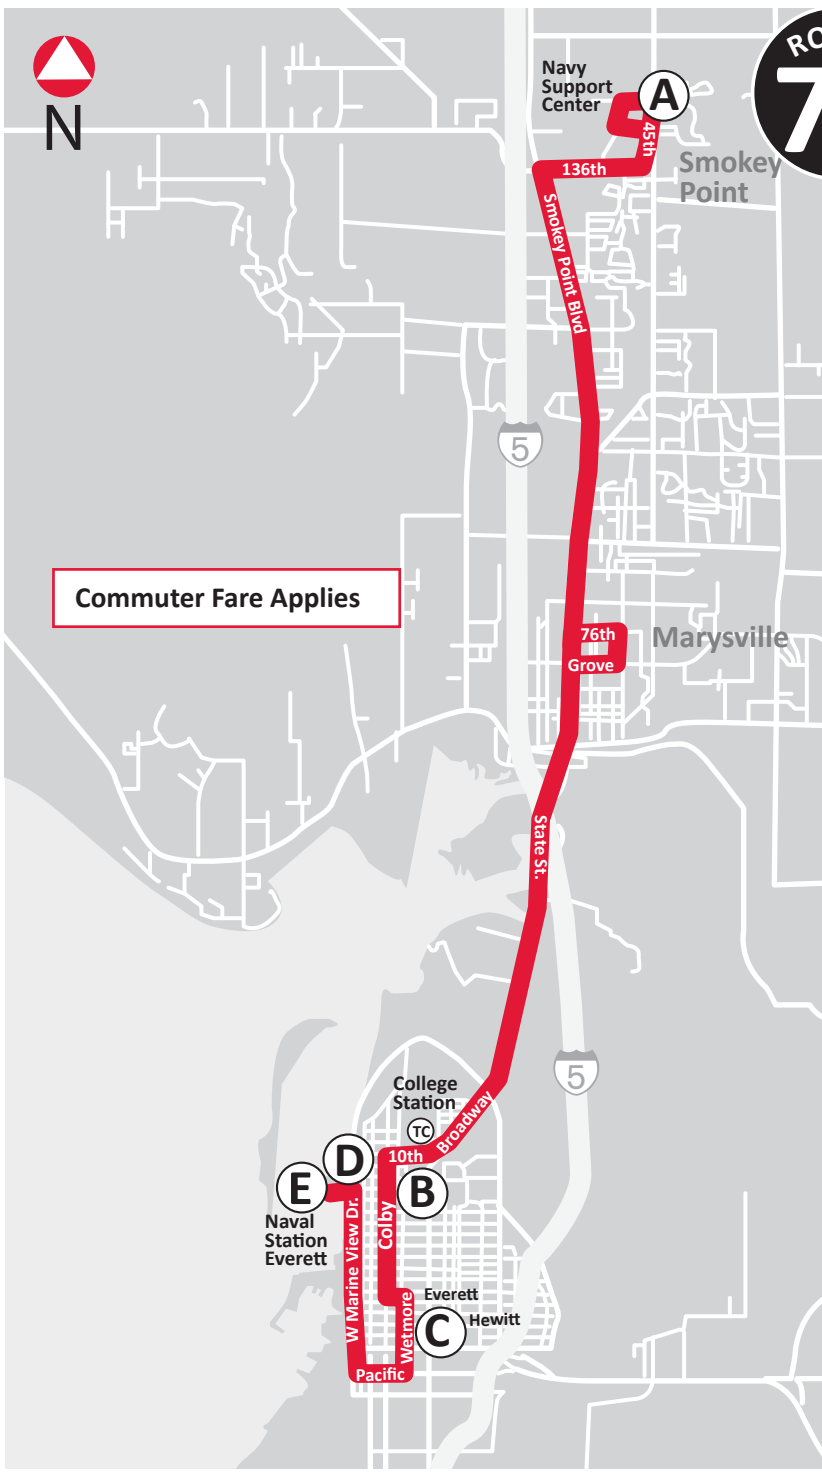

ROUTE  
**79**

**Commuter South II North**

ROUTE  
**79**

# Commuter SOUTH to Everett

WEEKDAY

Navy Support Center	Colby 13th	Wetmore Hewitt	W Marine View 18th	Naval Station Everett
<b>A</b>	<b>B</b>	<b>C</b>	<b>D</b>	<b>E</b>
5:31	6:04	6:10	6:15	6:20
5:59	6:32	6:38	6:43	6:48
6:31	7:04	7:10	7:15	7:20
7:01	7:34	7:40	7:45	7:50

ROUTE  
**79**

# Commuter NORTH to Marysville

WEEKDAY

Naval Station Everett	W Marine View 18th	Wetmore Hewitt	Colby 13th	Navy Support Center
<b>E</b>	<b>D</b>	<b>C</b>	<b>B</b>	<b>A</b>
12:20	12:25	12:31	12:38	1:09
3:45	3:50	3:56	4:04	4:40
4:00	4:05	4:11	4:19	4:55
4:30	4:35	4:41	4:49	5:25
5:00	5:05	5:11	5:17	5:48
5:30	5:35	5:41	5:47	6:18