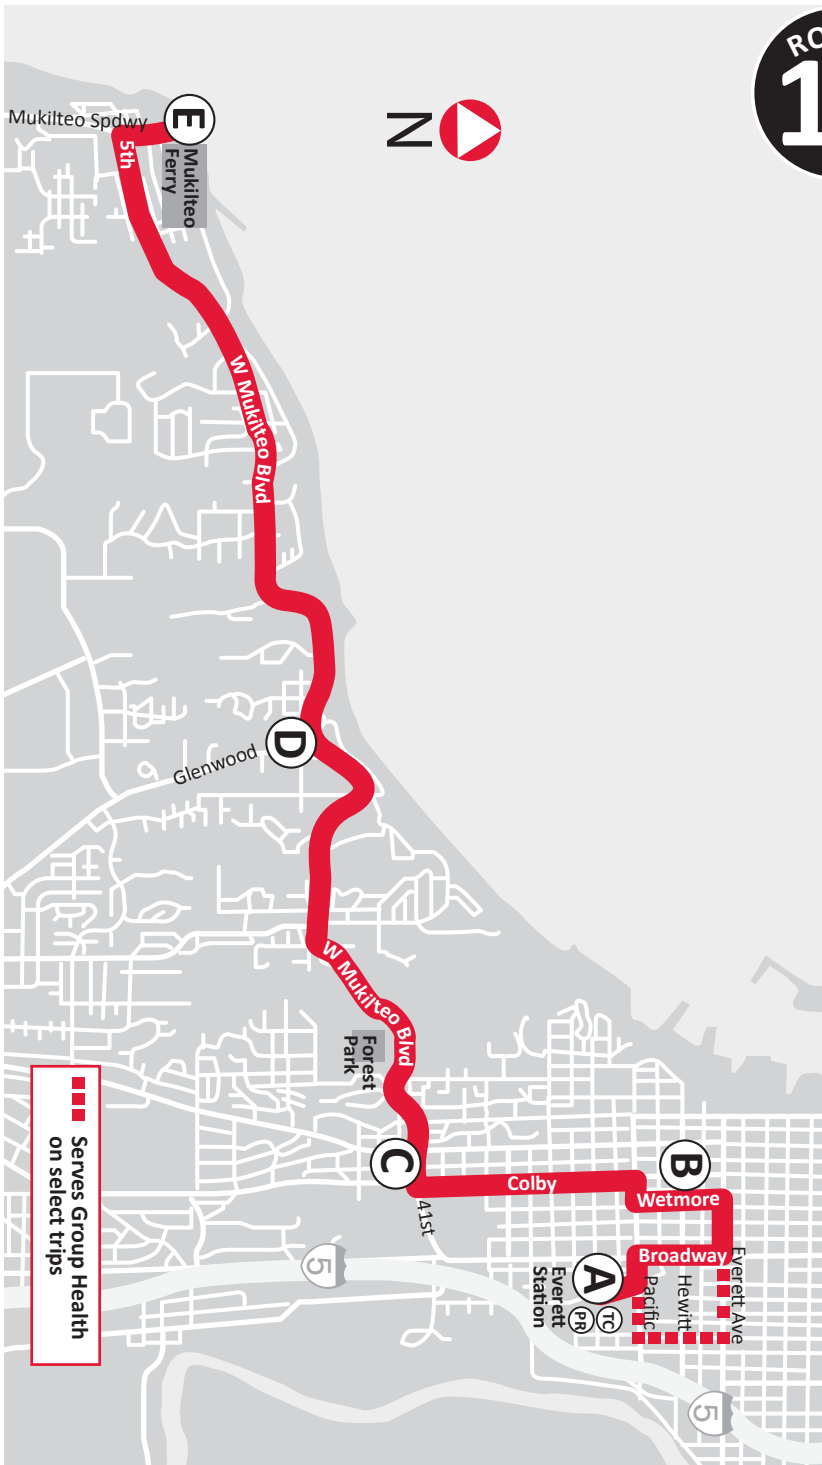

ROUTE
18

West II East

■ ■ ■ Serves Group Health on select trips

WEST to Mukilteo

WEEKDAY

Everett Station Bays D1/D2	Wetmore Hewitt	41st Rucker	Mukilteo Blvd Glenwood	Mukilteo Ferry
A	B	C	D	E
5:24	5:29	5:34	5:39	5:48
5:56	6:01	6:06	6:11	6:20
6:26	6:31	6:36	6:41	6:50
6:56	7:01	7:06	7:11	7:20
7:31	7:36	7:41	7:46	7:55
8:01	8:06	8:11	8:16	8:25
9:00	9:05	9:10	9:15	9:25
9:30	9:35	9:40	9:45	9:55
10:29	10:34	10:39	10:45	10:55
11:27	11:34	11:39	11:45	11:55
12:27	12:34	12:39	12:45	12:55
1:26	1:34	1:39	1:45	1:55
2:03	2:11	2:16	2:22	2:33
2:25	2:33	2:38	2:44	2:55
2:53	3:01	3:06	3:12	3:23
3:23	3:31	3:36	3:42	3:53
3:52	4:00	4:06	4:12	4:23
4:22	4:30	4:36	4:42	4:53
4:52	5:00	5:06	5:12	5:23
5:25	5:33	5:39	5:44	5:55
5:59	6:04	6:09	6:14	6:25
6:29	6:34	6:39	6:44	6:55

Bold type denotes PM trips

No Sunday service

WEST to Mukilteo

SATURDAY

Everett Station Bays D1/D2	Wetmore Hewitt	41st Rucker	Mukilteo Blvd Glenwood	Mukilteo Ferry
A	B	C	D	E
8:00	8:04	8:08	8:13	8:22
10:30	10:34	10:38	10:43	10:54
11:30	11:34	11:38	11:43	11:54
2:00	2:04	2:09	2:15	2:26
4:00	4:04	4:09	4:15	4:26
5:00	5:04	5:08	5:14	5:25
6:00	6:04	6:08	6:14	6:25

Bold type denotes PM trips

No Sunday service

www.EverettTransit.org

Effective March 28, 2010

ROUTE 18

EAST to Everett Station

WEEKDAY

TRIP NOTES	Mukilteo Ferry	Mukilteo Blvd Glenwood	41st Rucker	Wetmore Hewitt	Everett Station
	E	D	C	B	A
G	5:35	5:41	5:46	5:51	5:59
G	6:00	6:07	6:12	6:17	6:25
	6:30	6:37	6:42	6:48	6:56
	7:00	7:07	7:12	7:18	7:26
G	7:30	7:37	7:42	7:48	7:56
	8:00	8:07	8:12	8:18	8:27
	8:30	8:37	8:42	8:48	8:57
	9:30	9:37	9:42	9:48	9:57
	10:00	10:07	10:12	10:18	10:27
	11:00	11:07	11:12	11:18	11:27
	12:00	12:07	12:12	12:18	12:27
	1:00	1:07	1:12	1:18	1:27
	2:00	2:07	2:12	2:18	2:27
	2:35	2:42	2:47	2:53	3:05
	3:00	3:07	3:12	3:18	3:30
	3:30	3:37	3:42	3:49	4:01
	4:00	4:07	4:12	4:19	4:31
	4:30	4:37	4:42	4:49	4:59
	5:00	5:07	5:12	5:19	5:29
	5:30	5:37	5:42	5:48	5:58
	6:00	6:07	6:12	6:18	6:27
	6:30	6:37	6:42	6:47	6:56
	7:00	7:07	7:12	7:17	7:26