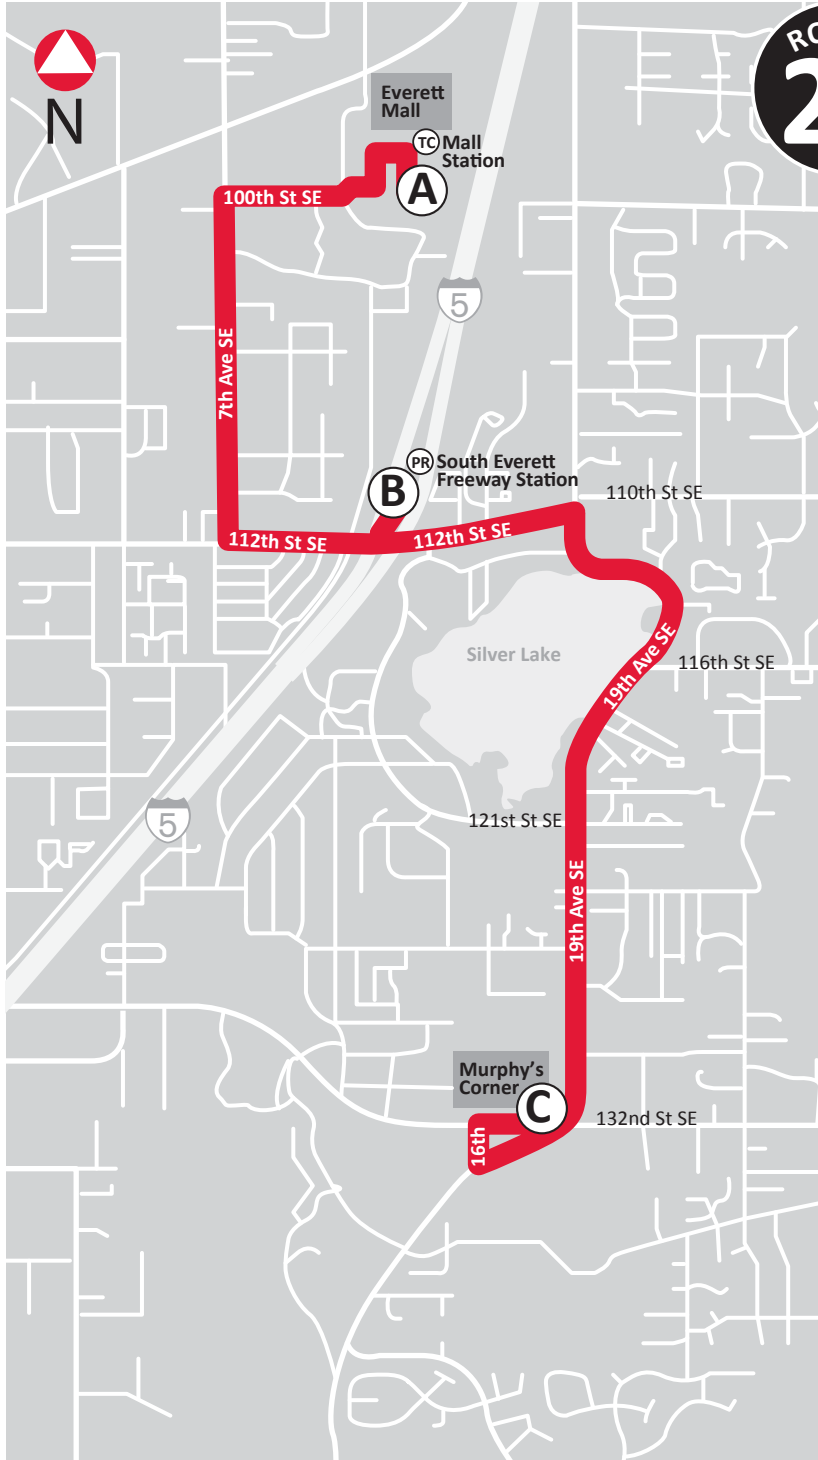

ROUTE
27

South II North

SOUTH to Murphy's Corner

WEEKDAY

Mall Station Bay 2	South Everett Freeway Station Bay 4	Murphy's Corner
A	B	C
5:45	5:51	6:00
6:45	6:51	7:00
7:15	7:21	7:30
7:45	7:51	8:00
8:45	8:51	9:00
9:45	9:51	10:00
10:45	10:51	11:00
11:45	11:51	12:00
12:40	12:46	12:55
1:45	1:51	2:00
2:45	2:51	3:00
3:45	3:51	4:00
4:15	4:21	4:30
4:35	4:41	4:50
5:10	5:16	5:25
5:45	5:51	6:00
6:45	6:51	7:00
7:45	7:51	8:00

Bold type denotes PM trips

No weekend service

NORTH to Mall Station

WEEKDAY

Murphy's Corner	South Everett Freeway Station Bay 1	Mall Station
C	B	A
6:00	6:10	6:20
7:00	7:10	7:20
7:30	7:40	7:50
8:00	8:10	8:20
9:00	9:10	9:20
10:00	10:10	10:20
11:00	11:10	11:20
12:00	12:10	12:20
12:55	1:05	1:15
2:00	2:10	2:20
3:00	3:10	3:20
4:00	4:10	4:20
4:30	4:40	4:50
4:50	5:00	5:10
5:25	5:35	5:45
6:00	6:10	6:20
7:00	7:10	7:20
8:00	8:10	8:20

Bold type denotes PM trips

No weekend service

www.EverettTransit.org

Effective March 28, 2010