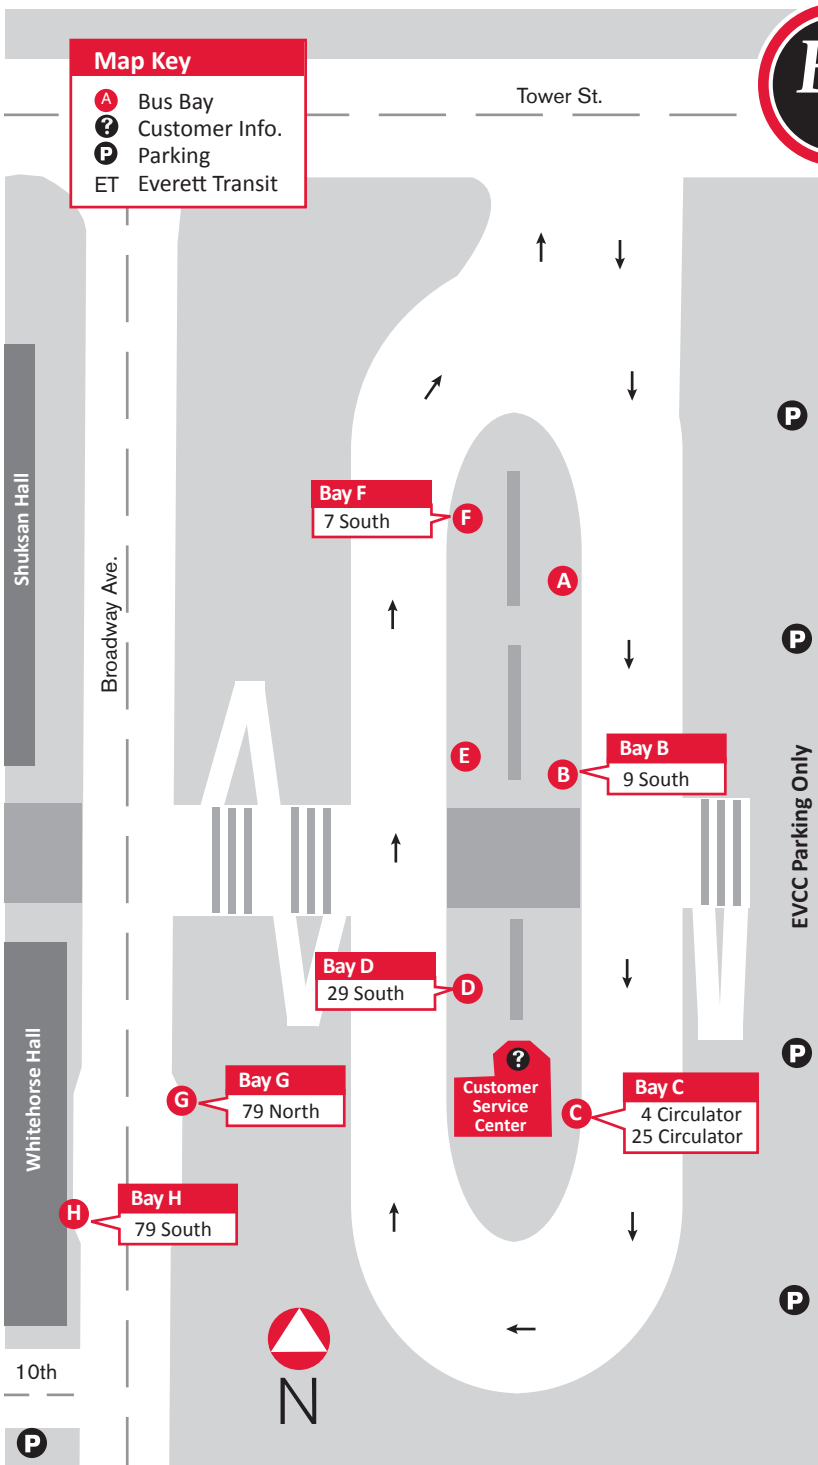

Mall Station

Map Key

- 1** Bus Bay
- ?** Customer Info.
- P** Parking
- ET Everett Transit

College Station

Map Key

- A Bus Bay
- ? Customer Info.
- P Parking
- ET Everett Transit

Everett Station