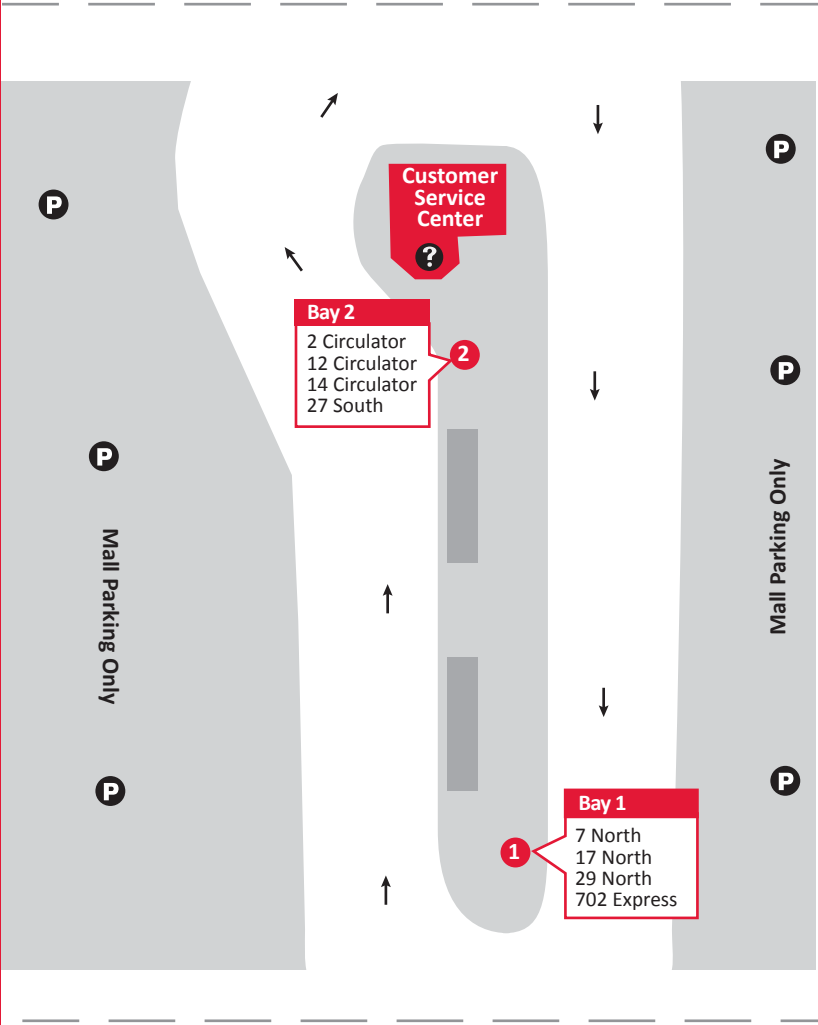

Mall Station

Map Key

- 1** Bus Bay
- ?** Customer Info.
- P** Parking
- ET Everett Transit

College Station

Map Key

- A Bus Bay
- ? Customer Info.
- P Parking
- ET Everett Transit

Everett Station